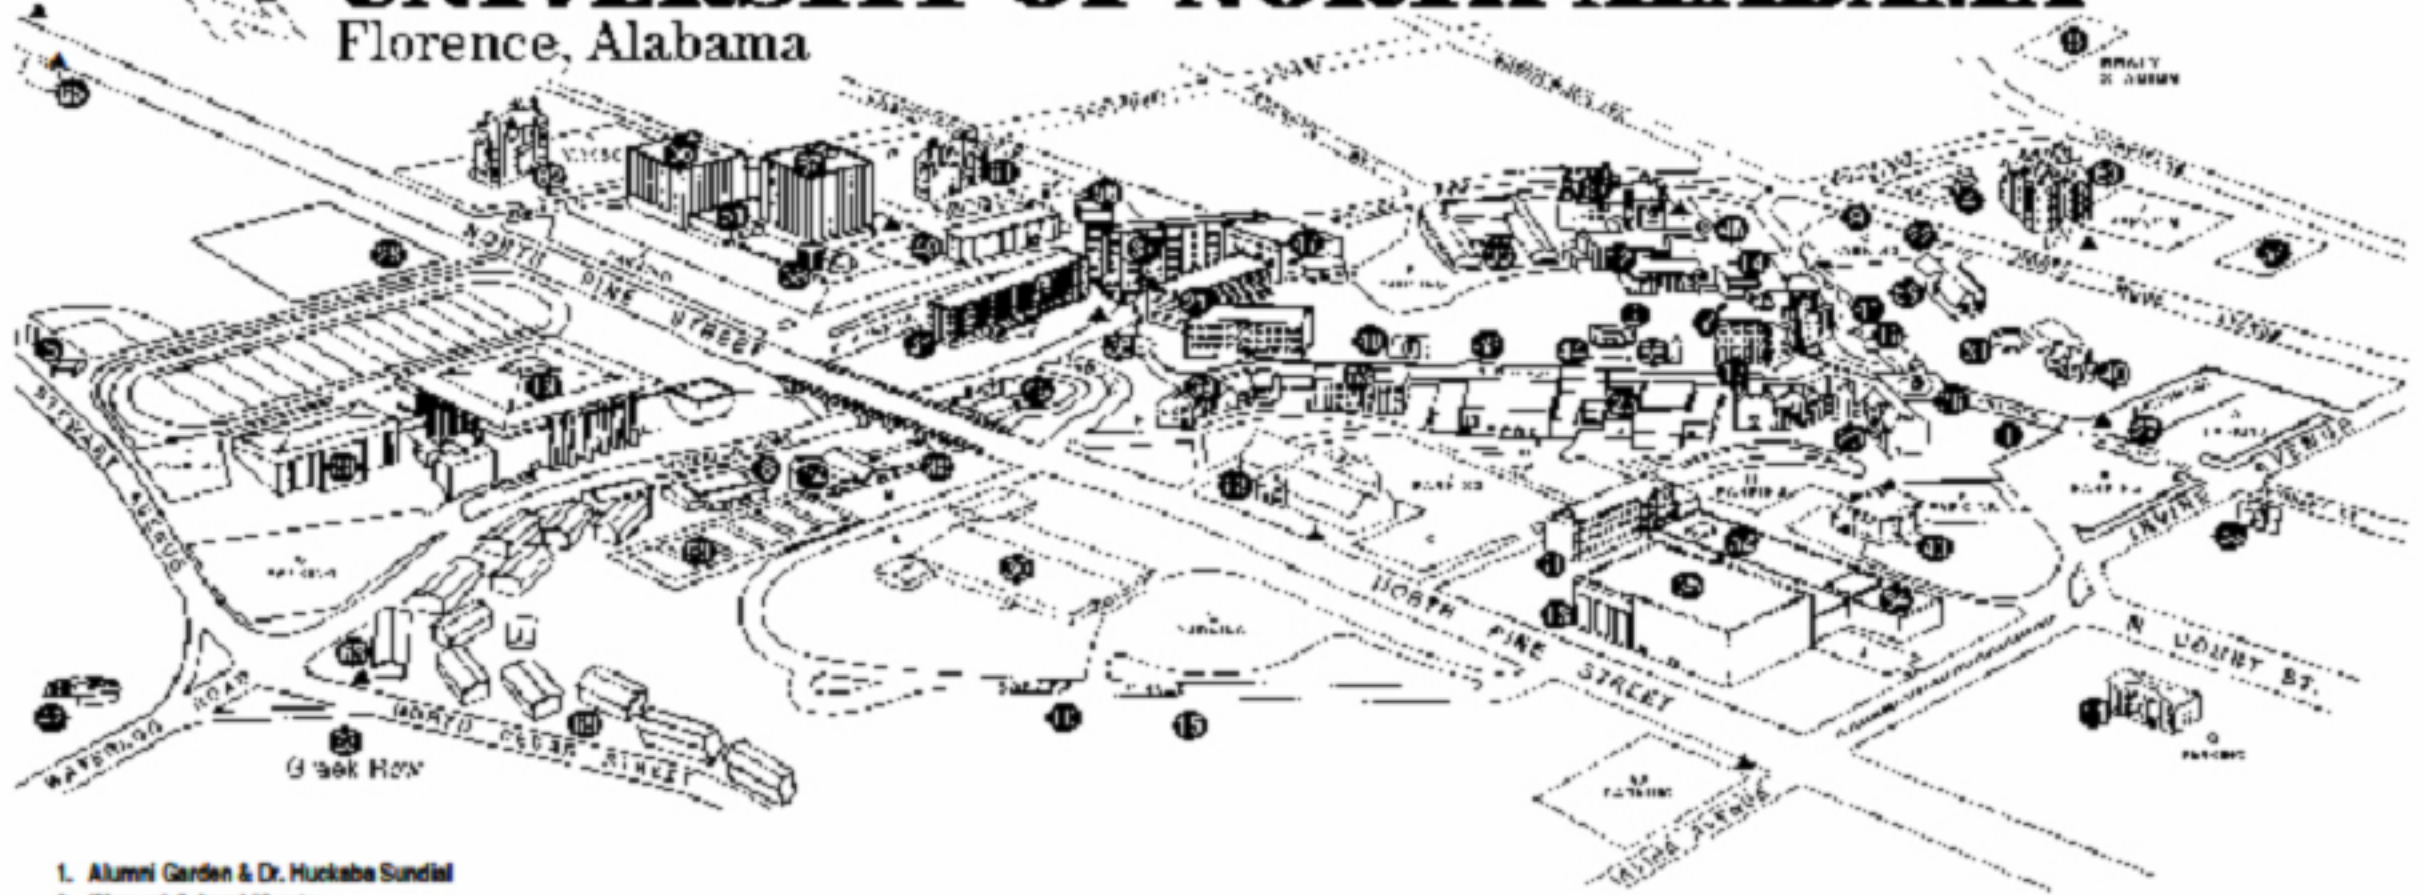

UNIVERSITY OF NORTH ALABAMA

Florence, Alabama

- 1. Alumni Garden & Dr. Huckaba Sundial
- 2. (Memorial) Amphitheater
- 3. Art Building - AB
- 4. Baptist Student Center
- 5. Baseball Press Box & Locker Room
- 6. Bennett Infirmary
- 7. Bibb Graves Hall - G
- 8. Braly Municipal Stadium
- 9. Center for Women's Studies
- 10. Christian Student Center
- 11. Coby Hall
- 12. Collier Library
- 13. Communications Building - CB
- 14. Computer Center
- 15. Cooperative Campus Ministries
- 16. (Dr. Luckey) Crocker Fountain
- 17. (Drs. Jack & Margie) Crocker Fountain
- 18. (Lurleen B. Wallace) Fine Arts Center
- 19. Flowers Hall - FH
- 20. Flowers Hall Annex

- Off Campus Facilities**
- 70. East Campus - 1640 Tuna Ave. (formerly Powell School)
 - 71. Soccer Field - North Florence Park
 - 72. Softball Field - Cox Creek Park

▲ Intra-campus Bus Stop